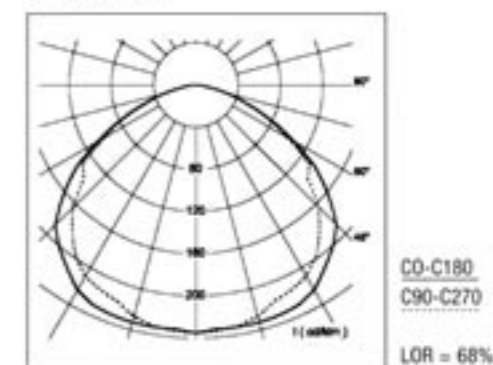

Support Brackets

SB0005	Heavy duty supports for wall or ceiling
SB0006	Adjustable supports for wall or ceiling

2 x 36 Watt FL