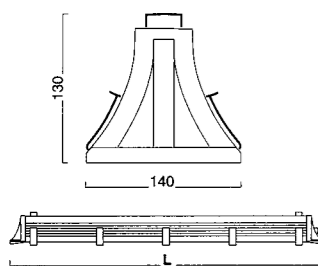

The structurally strong T5 Toda luminaire is made from extruded aluminium and fitted with a specially designed high performance reflector for increased control of light output.

They are suitable for indoor and outdoor installation and where severe operational conditions exist. The modern and essential design of the Toda makes it suitable for technical-architectural applications.

Todas

L = 785, 1395 or 1695

- The body is manufactured from rigid extruded aluminium that has been anodised for protection
- Technopolymer end caps are sealed to the body with a gasket
- The reflector is made from very pure and polished anodised aluminium
- Choice of a toughened glass lens or polycarbonate lens. Please note the IP rating for the Todas is reduced to IP65 when the polycarbonate lens is used
- Lamp and control gear are easily accessed via the quick release catches on the hinged glass lens
- For use with energy efficient T5 lamps
- Cable gland knock-outs are designed into the fitting for in-series connections
- Stainless steel external fixings are supplied
- Operational reliability is guaranteed in both very cold and very hot ambient conditions
- For surface and pendant mounting arrangements
- Supplied complete with lamp and control gear
- The Todas has an emergency model available that is fitted with an emergency battery providing two hours of back-up and is certified to AS/NZS 2293 Part 1